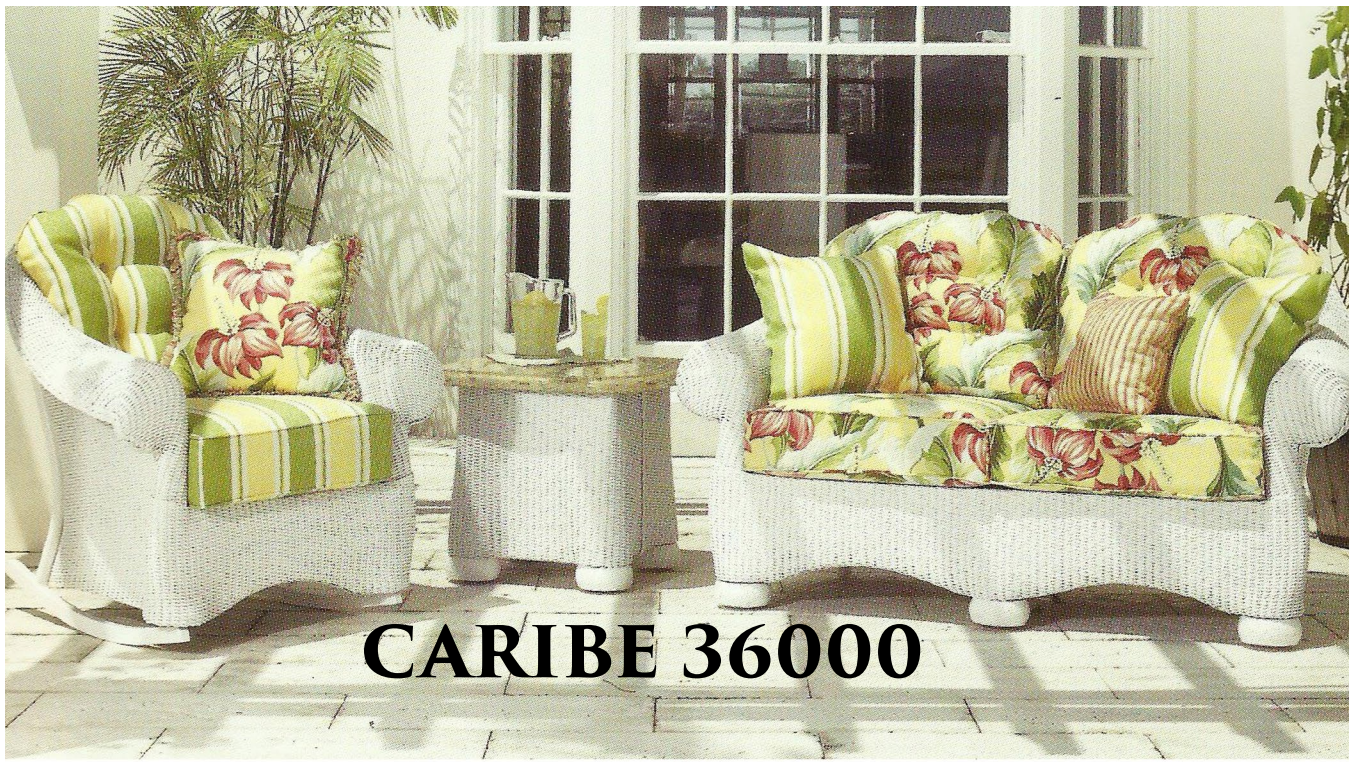

CARIBE 36000